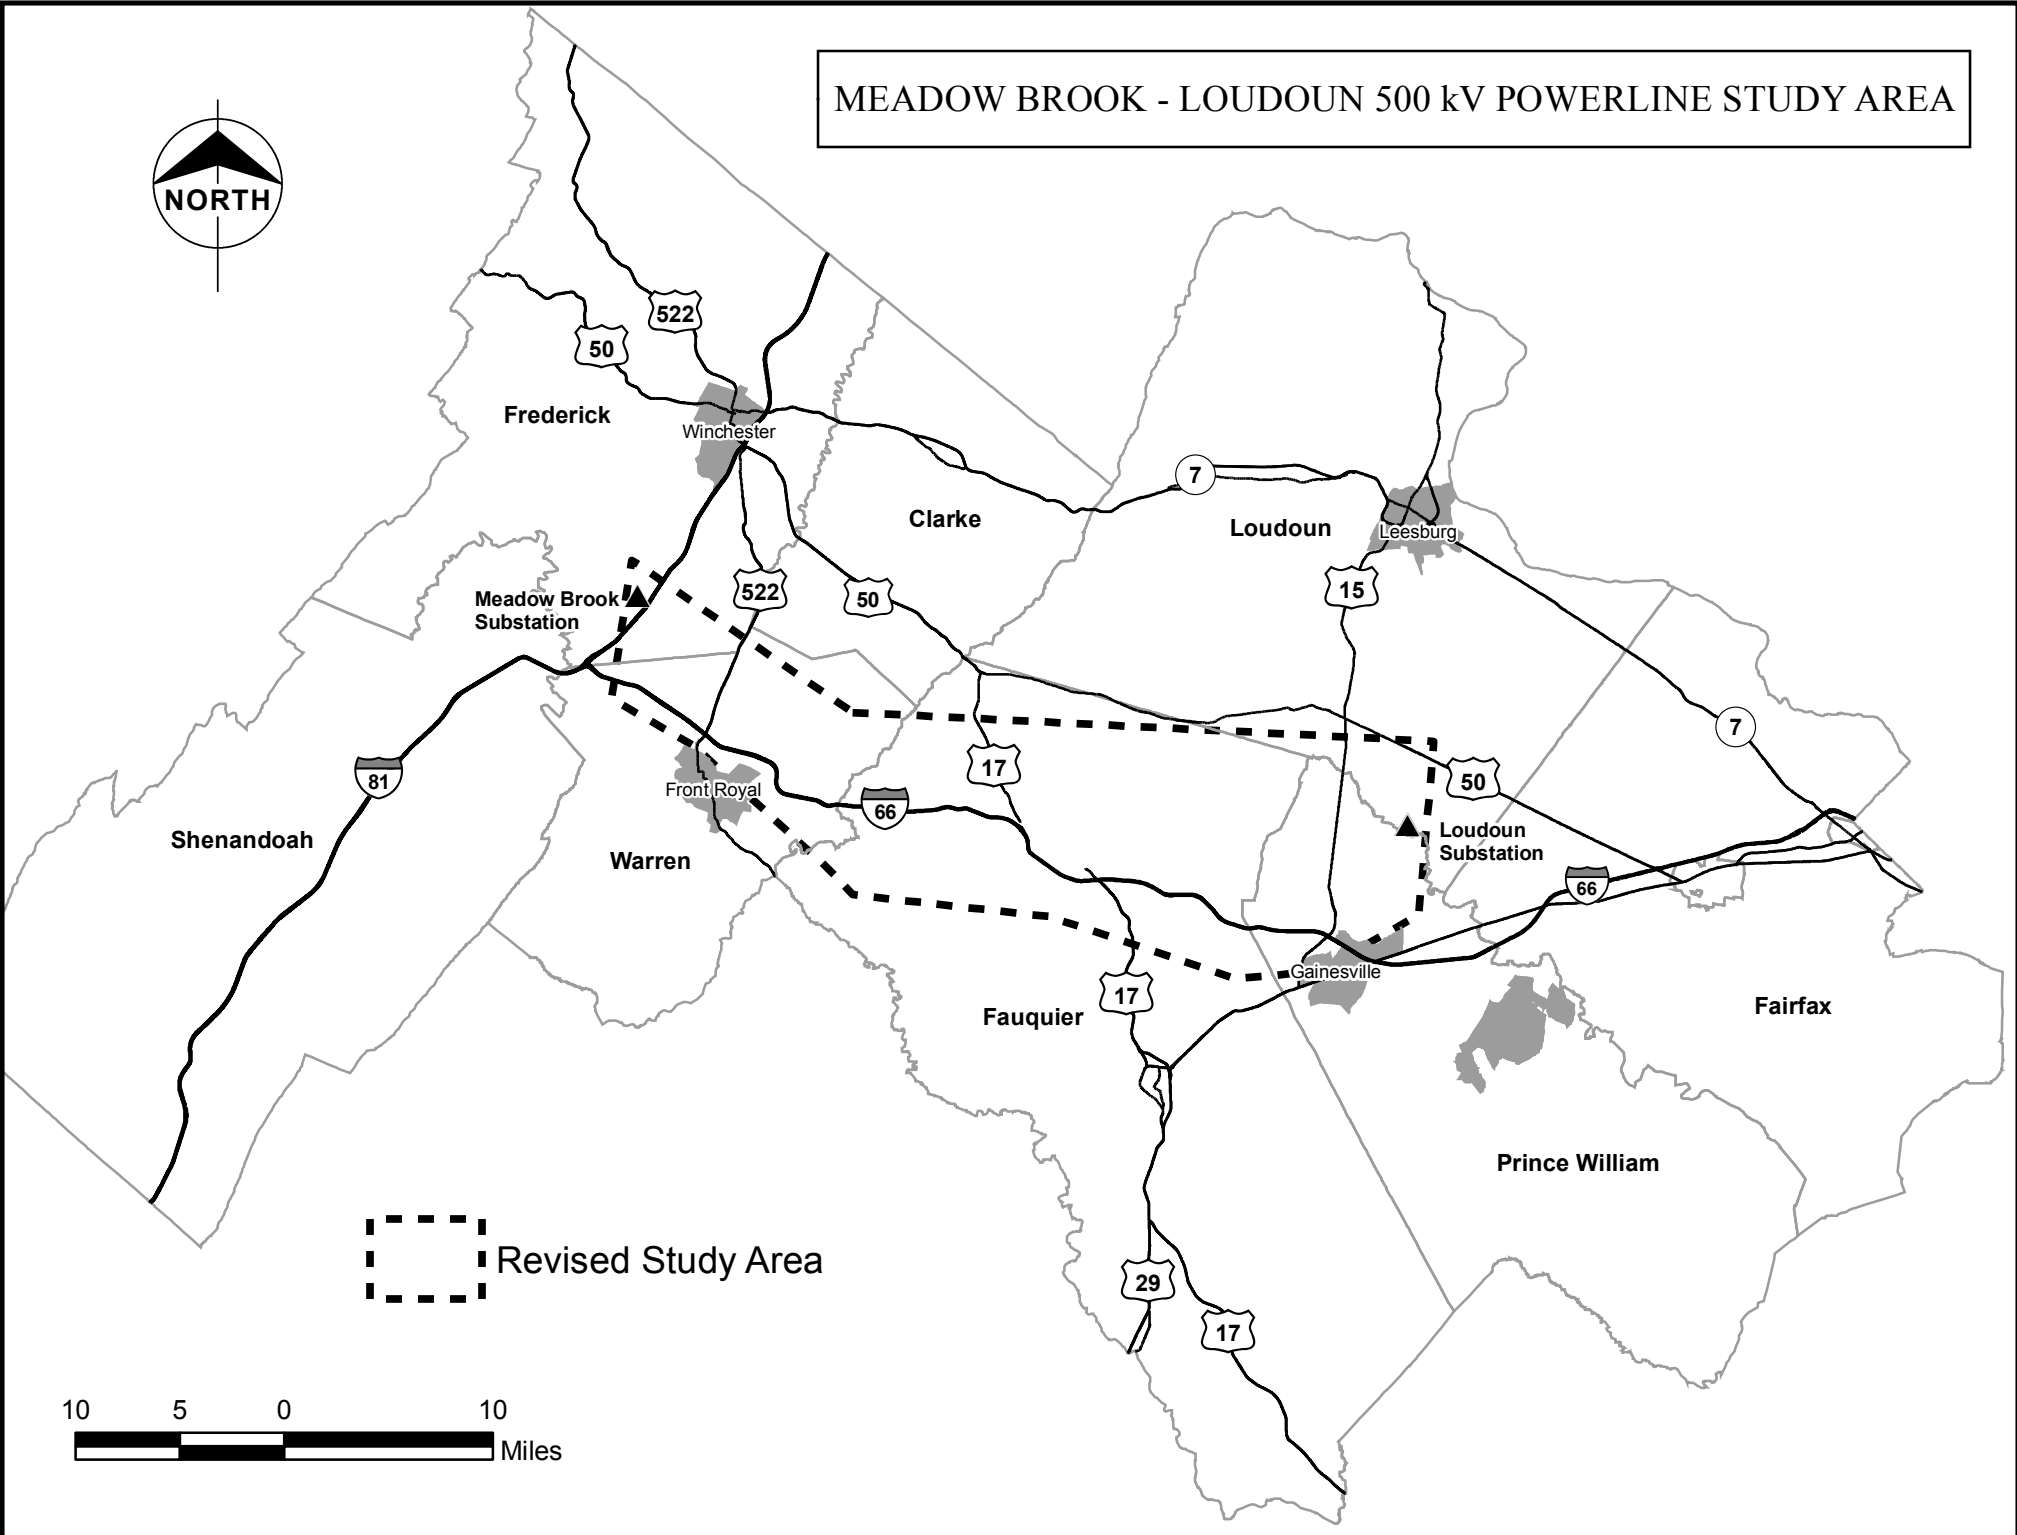

MEADOW BROOK - LOUDOUN 500 kV POWERLINE STUDY AREA

 Revised Study Area