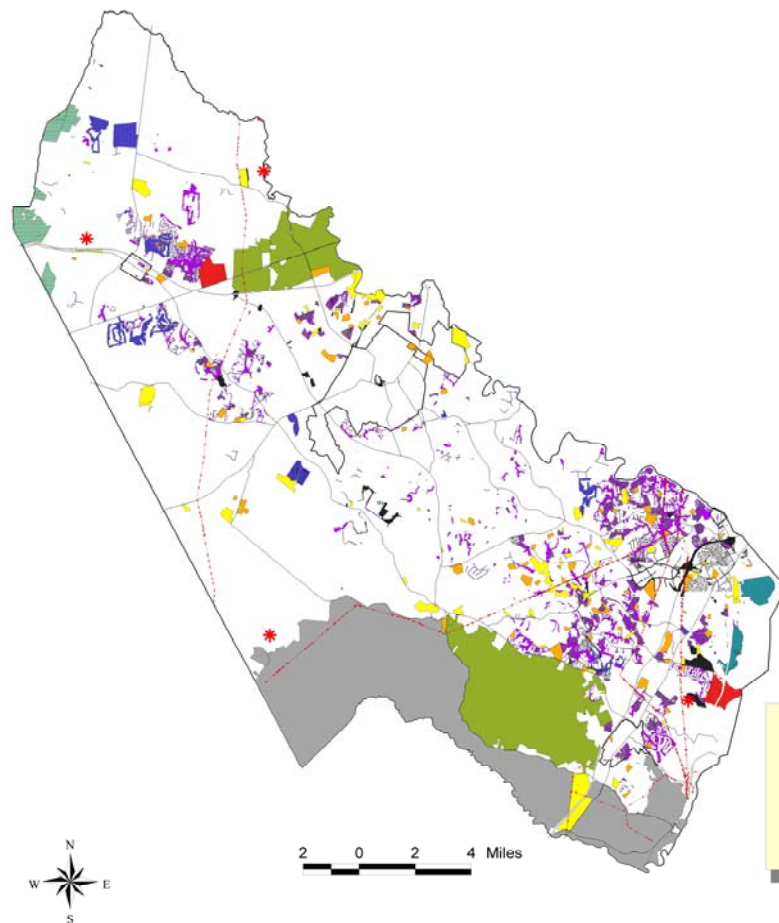

Existing Recreation, Parks and Open Space

- Major Powerline
- Major Road
- Wetlands Bank
- Public School
- County Park
- Other County-Owned Land
- State Park/Forest
- HOA Property
- Golf Course
- US Fish & Wildlife Service
- Marine Corps Base
- National Park Service Land
- Conservation Easement

Total Acreage of Existing Features
Approximately 70,238 acres