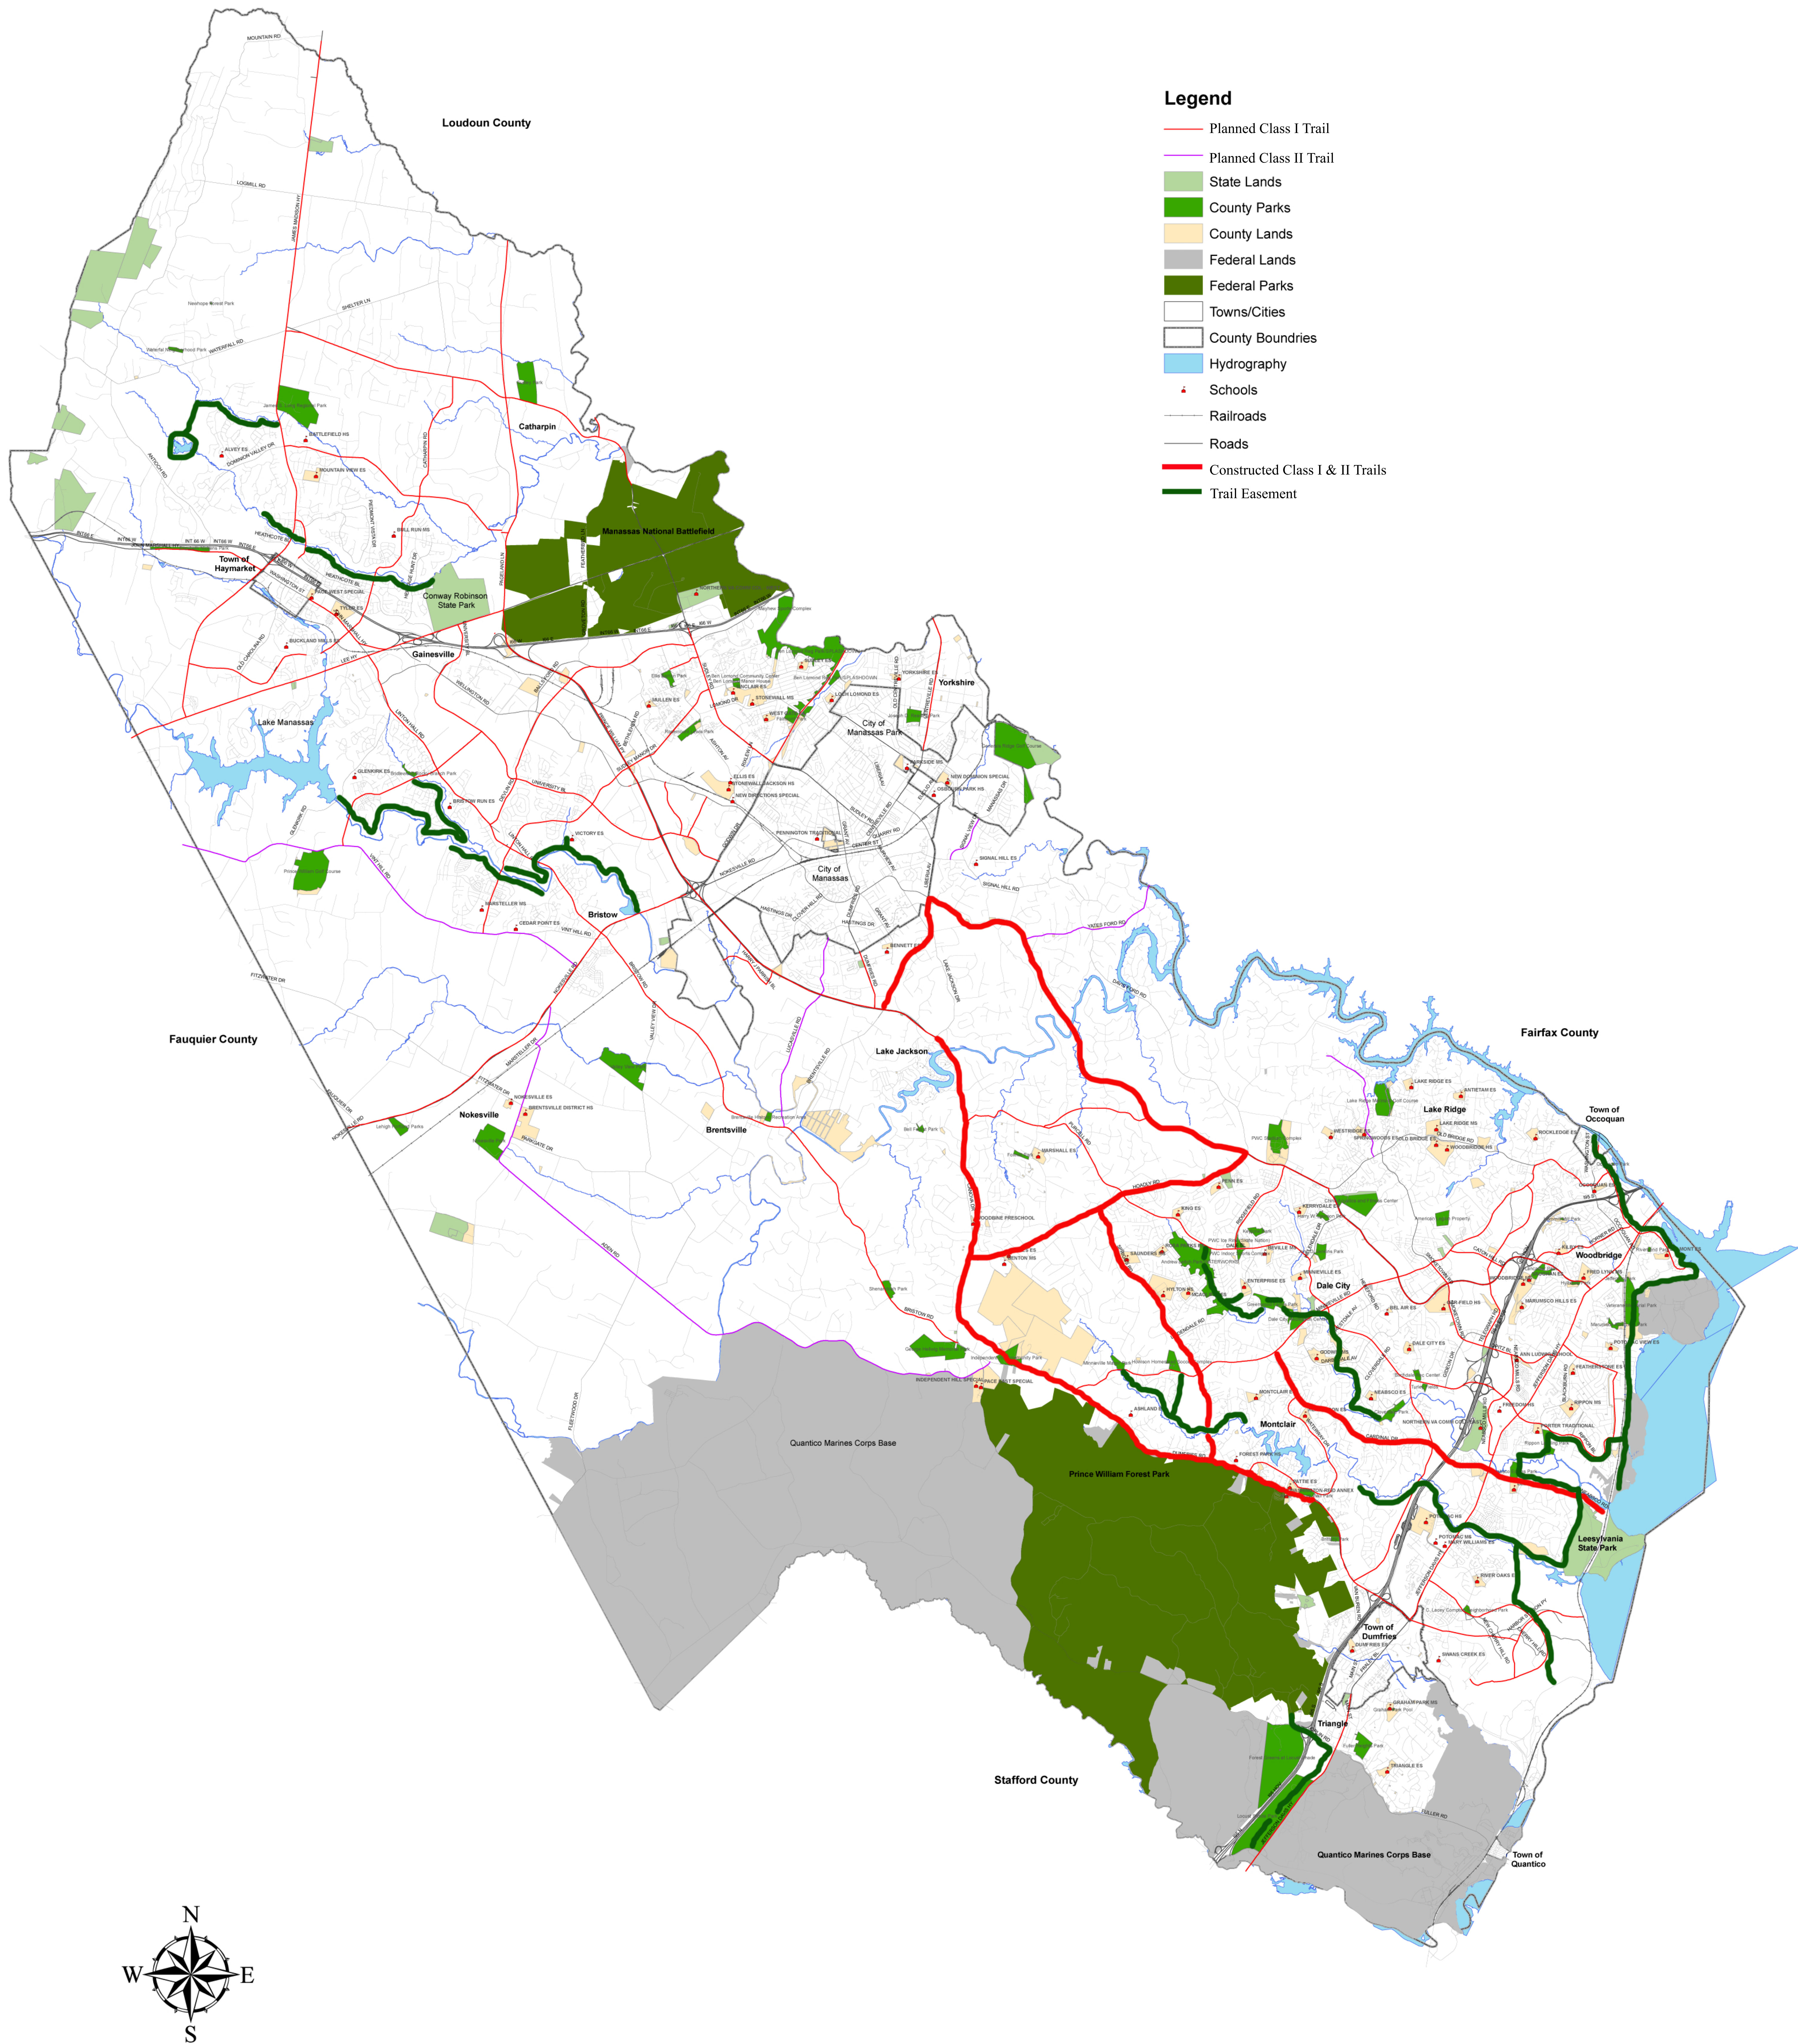

Existing and Planned Trails in Prince William County

- Legend**
- Planned Class I Trail
 - Planned Class II Trail
 - State Lands
 - County Parks
 - County Lands
 - Federal Lands
 - Federal Parks
 - Towns/Cities
 - County Boundaries
 - Hydrography
 - Schools
 - Railroads
 - Roads
 - Constructed Class I & II Trails
 - Trail Easement

This map is for general information purposes only