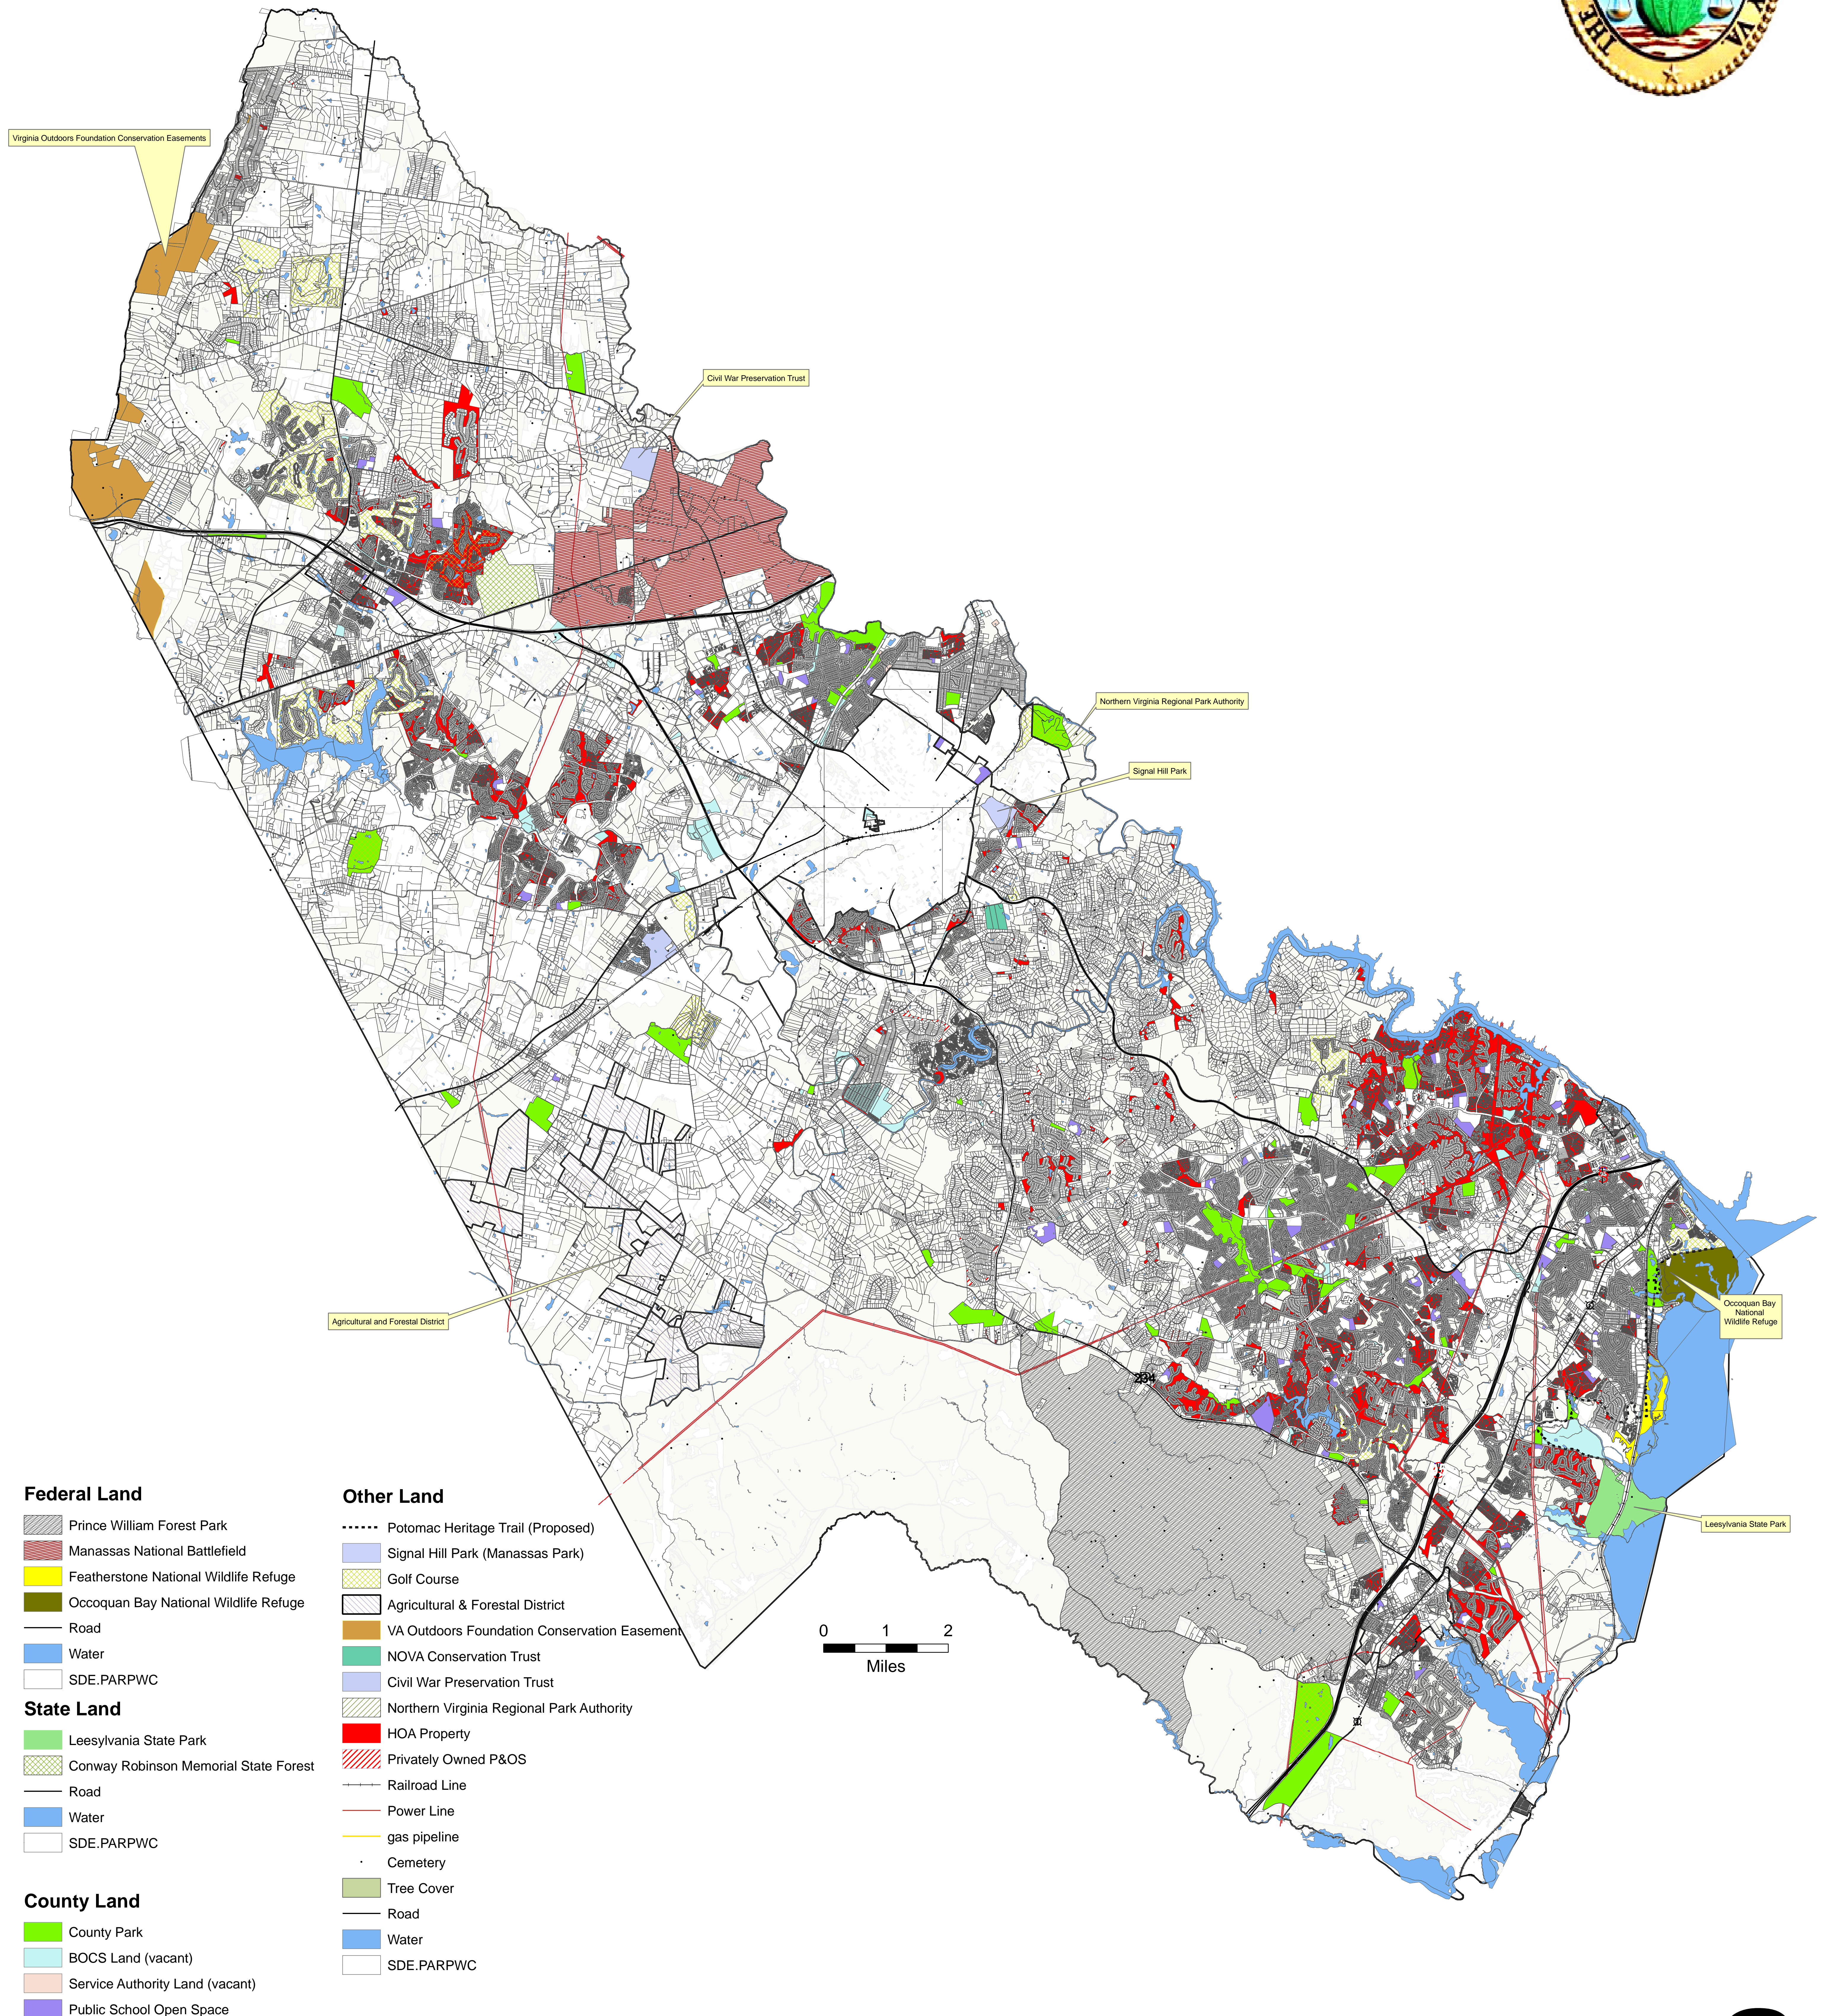

Existing Conditions

Federal Land

- Prince William Forest Park
- Manassas National Battlefield
- Featherstone National Wildlife Refuge
- Ocoquan Bay National Wildlife Refuge
- Road
- Water
- SDE.PARPWC

State Land

- Leesylvania State Park
- Conway Robinson Memorial State Forest
- Road
- Water
- SDE.PARPWC

County Land

- County Park
- BOCS Land (vacant)
- Service Authority Land (vacant)
- Public School Open Space

Other Land

- Potomac Heritage Trail (Proposed)
- Signal Hill Park (Manassas Park)
- Golf Course
- Agricultural & Forestal District
- VA Outdoors Foundation Conservation Easement
- NOVA Conservation Trust
- Civil War Preservation Trust
- Northern Virginia Regional Park Authority
- HOA Property
- Privately Owned P&OS
- Railroad Line
- Power Line
- gas pipeline
- Cemetery
- Tree Cover
- Road
- Water
- SDE.PARPWC