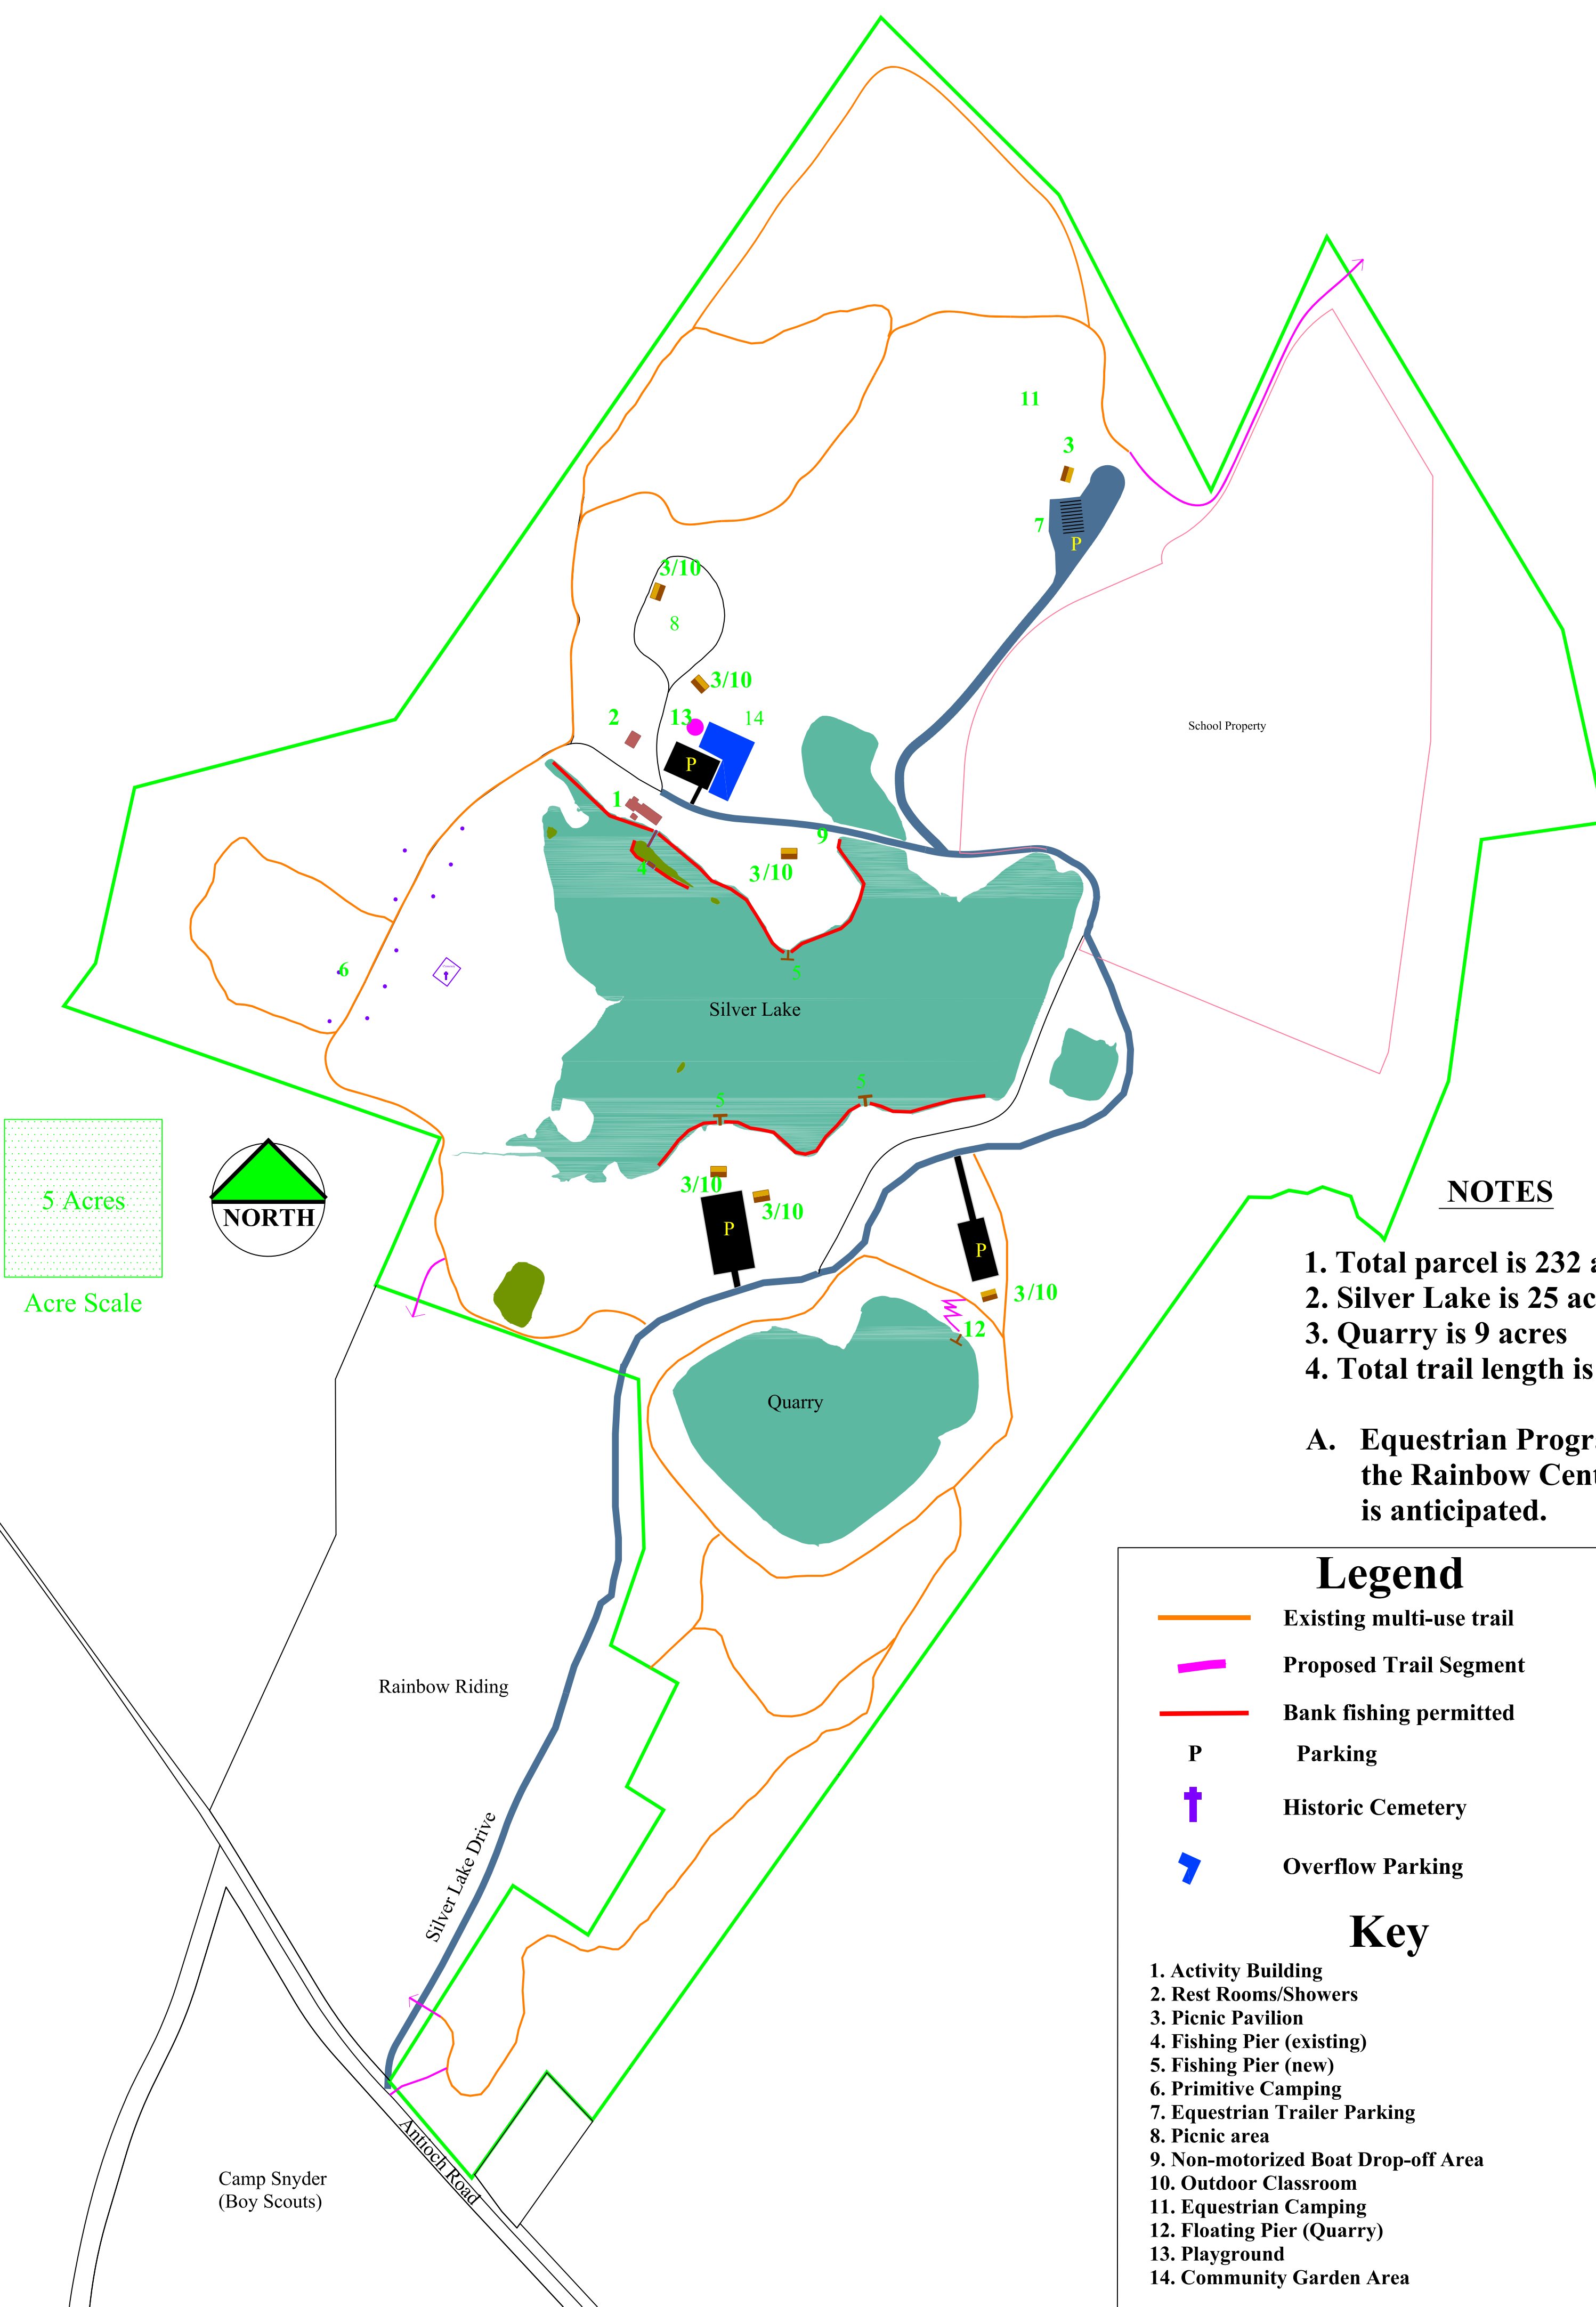

SILVER LAKE REGIONAL PARK - Concept Plan A

NOTES

- 1. Total parcel is 232 acres
- 2. Silver Lake is 25 acres
- 3. Quarry is 9 acres
- 4. Total trail length is 3 miles

A. Equestrian Programming with the Rainbow Center is anticipated.

Legend

- Existing multi-use trail
- Proposed Trail Segment
- Bank fishing permitted
- P** Parking
- † Historic Cemetery

Key

- 1. Activity Building
- 2. Rest Rooms/Showers
- 3. Picnic Pavilion
- 4. Fishing Pier (existing)
- 5. Fishing Pier (new)
- 6. Primitive Camping
- 7. Equestrian Trailer Parking
- 8. Picnic area

SILVER LAKE REGIONAL PARK - Concept Plan B

SILVER LAKE REGIONAL PARK - Concept Plan C