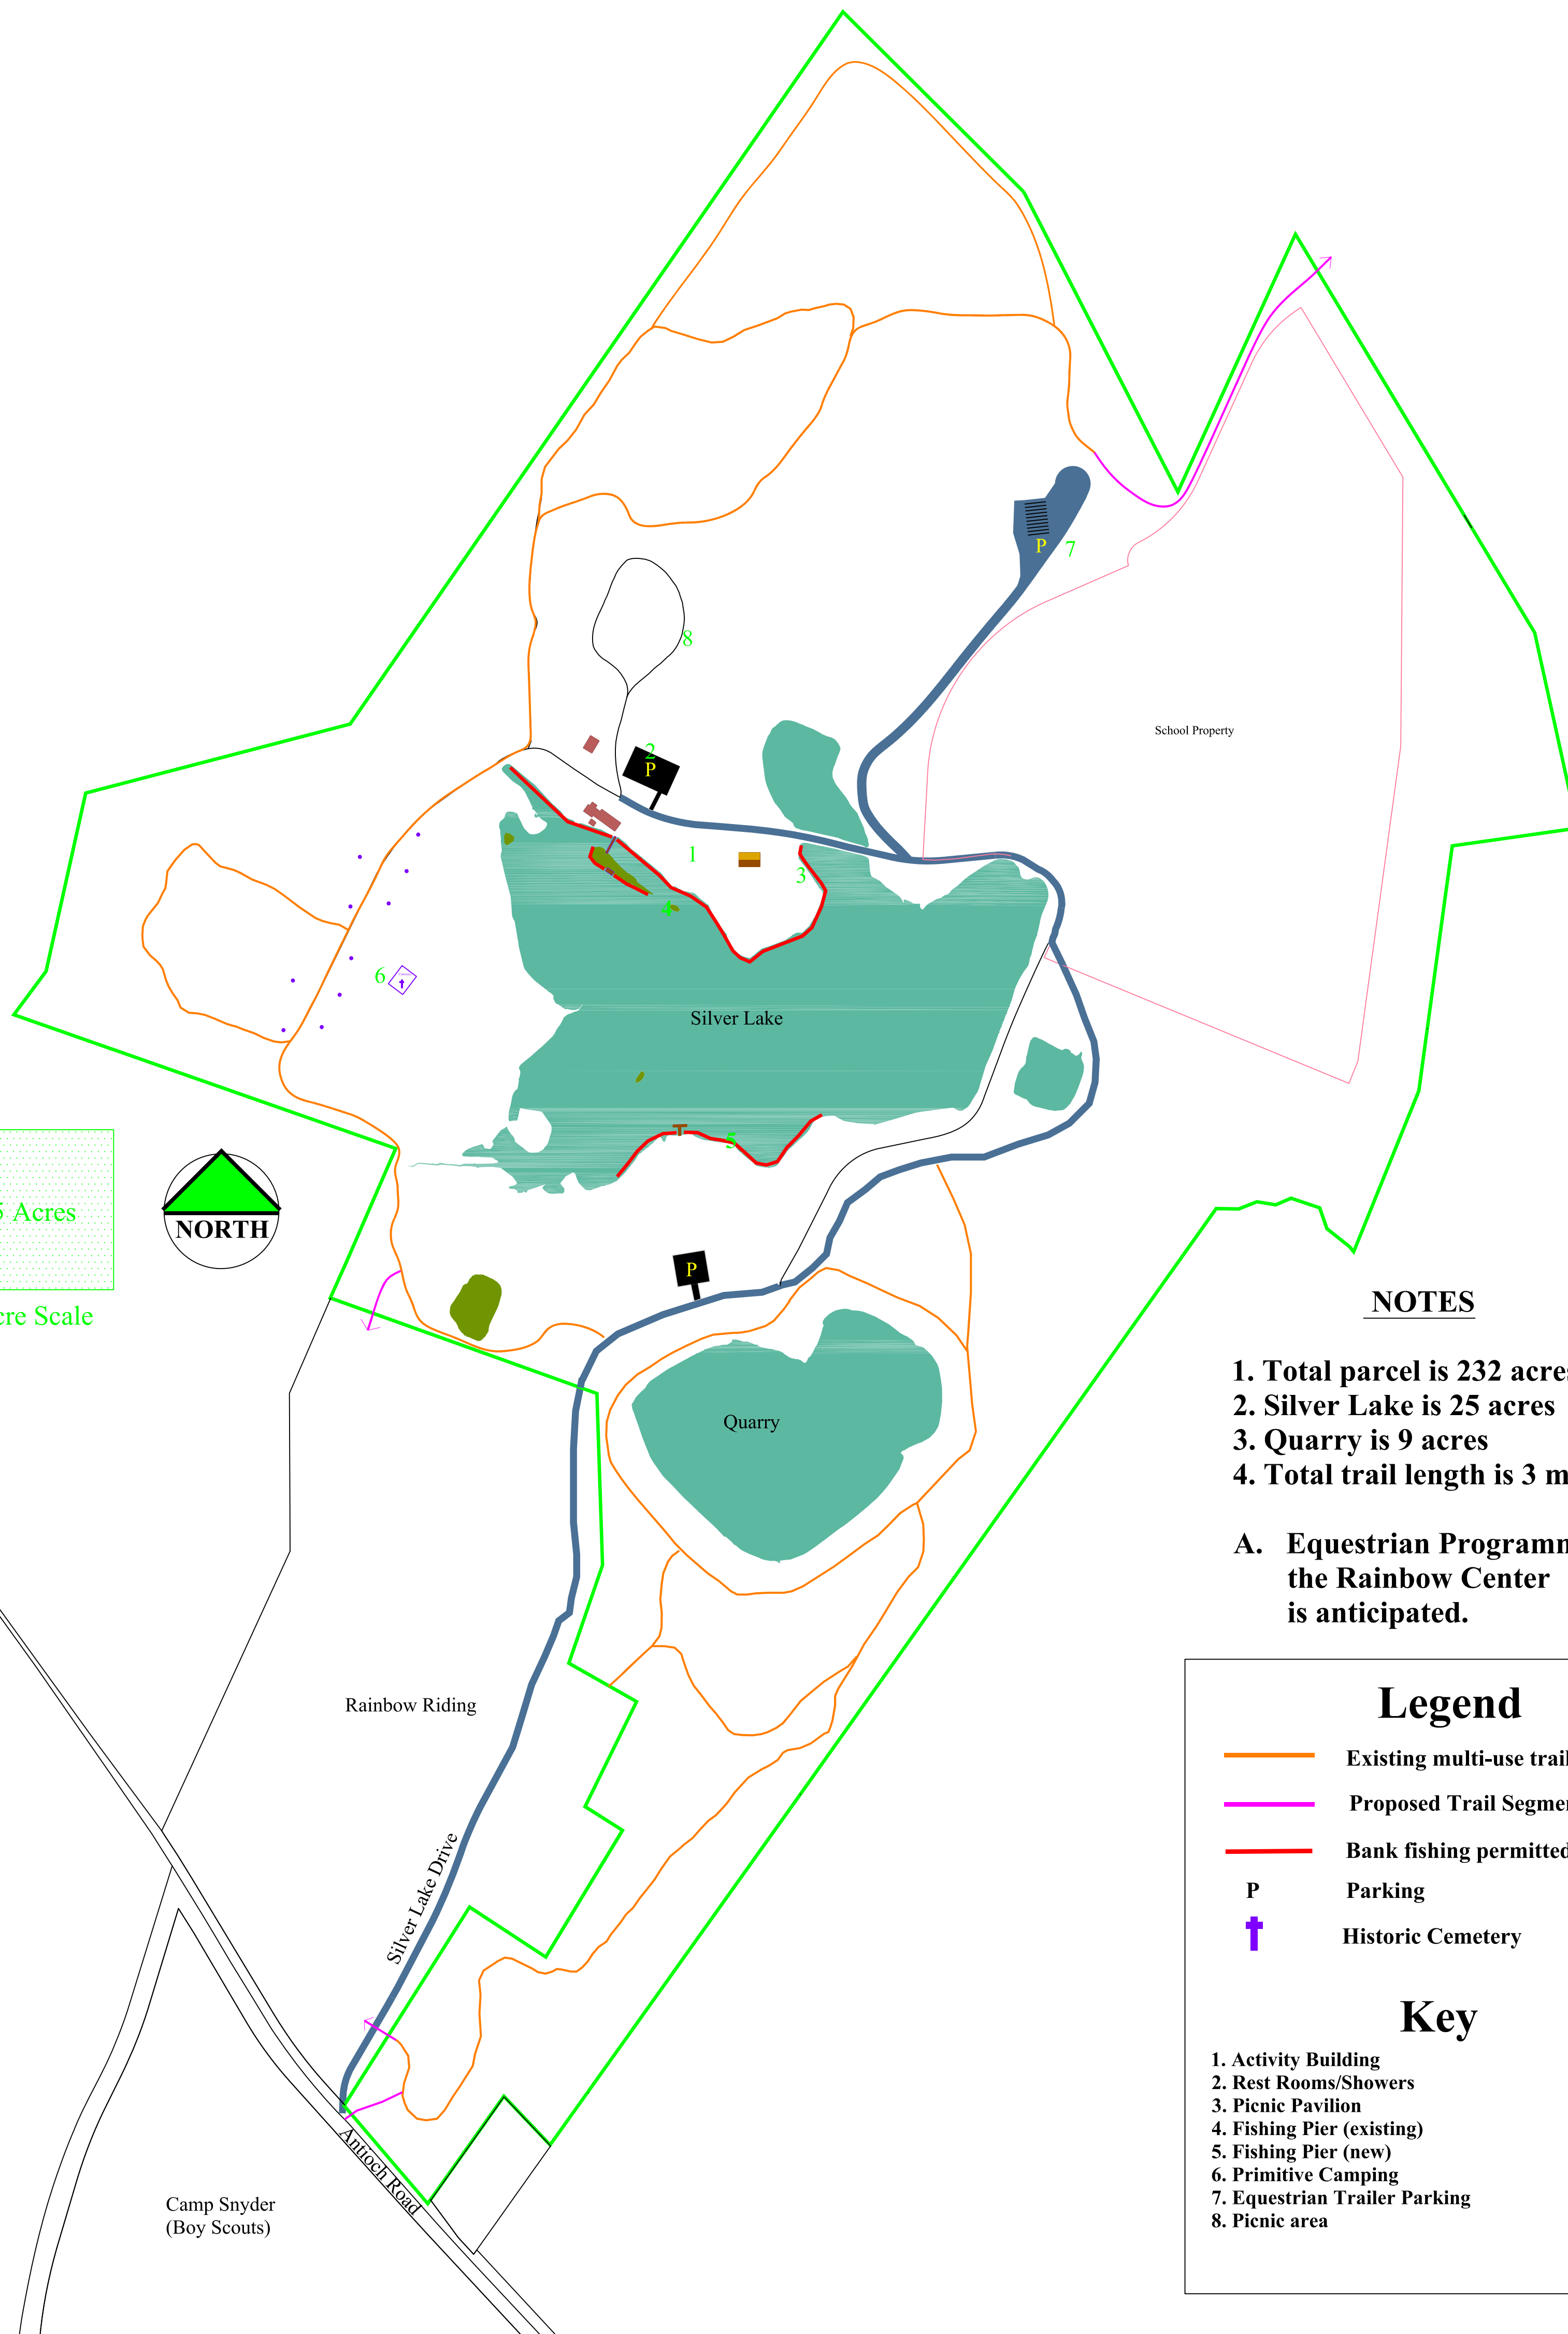

SILVER LAKE REGIONAL PARK - Concept Plan A

NOTES

- 1. Total parcel is 232 acres
- 2. Silver Lake is 25 acres
- 3. Quarry is 9 acres
- 4. Total trail length is 3 miles

A. Equestrian Programming with the Rainbow Center is anticipated.

Legend

- Existing multi-use trail
- Proposed Trail Segment
- Bank fishing permitted
- P** Parking
- † Historic Cemetery

Key

- 1. Activity Building
- 2. Rest Rooms/Showers
- 3. Picnic Pavilion
- 4. Fishing Pier (existing)
- 5. Fishing Pier (new)
- 6. Primitive Camping
- 7. Equestrian Trailer Parking
- 8. Picnic area

SILVER LAKE REGIONAL PARK - Concept Plan B

SILVER LAKE REGIONAL PARK - Concept Plan C